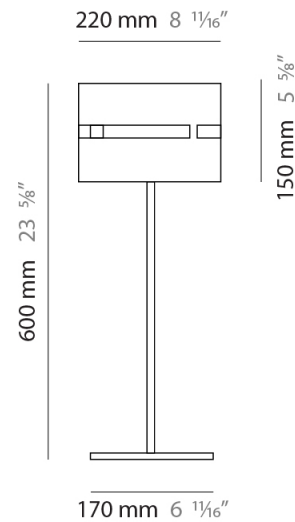

PROJECT
TYPE
SPECIFIER
QUANTITY
DATE

LUZ OCULTA METAL PORTABLE

D54022-

base number   Finish
Options

1. To build a product code in our configurator select the specify button on the base model # product page
2. To build a manual product code on this datasheet choose from the options listed below in blue font and add the suffix to the base model #

GENERAL

Series: Luz Oculta
Subseries: Luz Oculta Metal
Brand: Fambuena
Division: Design
Mounting Type: Portable
Mounting Location: Floor
Subcategory: Floor

PHYSICAL

Shape: Cylinder
Diameter (mm): 220
Diameter (in): 8 ¹¹/₁₆
Height (mm): 1500
Height (in): 59 ¹/₁₆
Light Distribution: Direct / Indirect
Fixture Finish: [BRA](#) / [BRZ](#) / [ABR](#)
Fixture Material: Metal
Upon Request: Bolt Down

ELECTRICAL

Number of Lamps: 1
Lamp Type: LED Retrofit
Lamp Shape: B10
Bulb Included: Bulb Not Included
Max. Wattage Per Lamp (W): 4
Lamp Base: E12
Input Voltage (V): 120

LED

OPTICAL

RATINGS AND CERTIFICATIONS

Certified By: Certified for North American Standards
IP rating: IP20