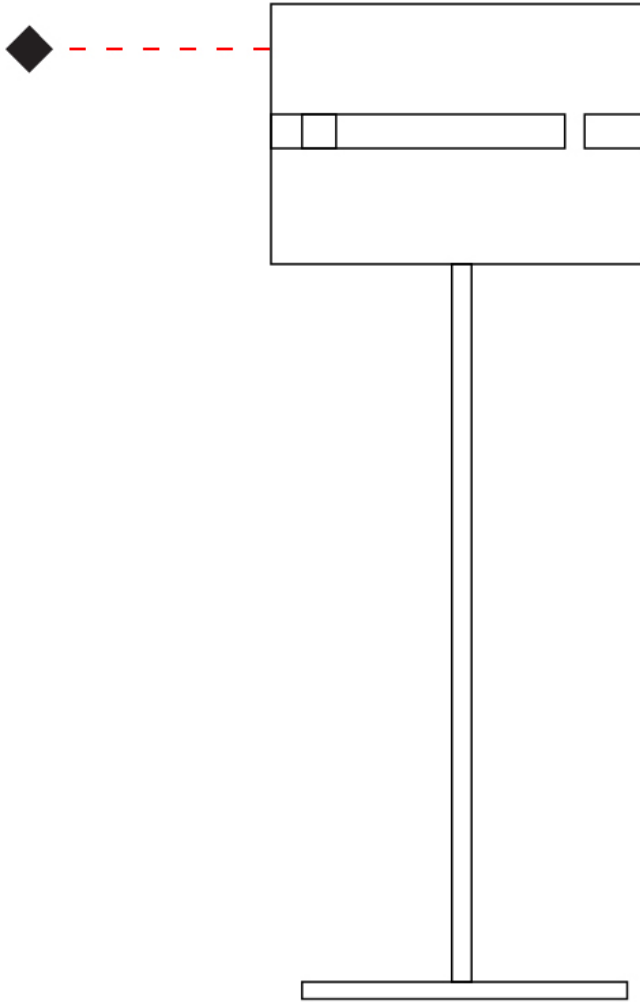

LUZ OCULTA METAL PORTABLE

D54022-

PROJECT

TYPE

SPECIFIER

QUANTITY

DATE

D