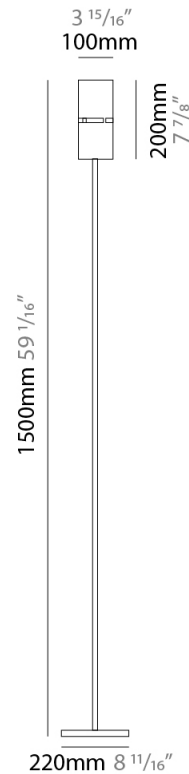

PROJECT	
TYPE	
SPECIFIER	
QUANTITY	
DATE	

LUZ OCULTA METAL PORTABLE

D54024-

base number   Finish
Options

1. To build a product code in our configurator select the specify button on the base model # product page
2. To build a manual product code on this datasheet choose from the options listed below in blue font and add the suffix to the base model #

GENERAL

Series: Luz Oculta
Subseries: Luz Oculta Metal
Brand: Fambuena
Division: Design
Mounting Type: Portable
Mounting Location: Floor
Subcategory: Floor

PHYSICAL

Shape: Cylinder
Diameter (mm): 100
Diameter (in): 3 ¹⁵/₁₆
Height (mm): 1500
Height (in): 59 ¹/₁₆
Light Distribution: Direct / Indirect
Fixture Finish: [BRA](#) / [BRZ](#) / [ABR](#)
Fixture Material: Metal
Upon Request: Bolt Down

ELECTRICAL

Number of Lamps: 1
Lamp Type: LED Retrofit
Lamp Shape: T4
Bulb Included: Bulb Not Included
Max. Wattage Per Lamp (W): 5
Lamp Base: G9
Input Voltage (V): 120

LED

OPTICAL

RATINGS AND CERTIFICATIONS

Certified By: Certified for North American Standards
IP rating: IP20