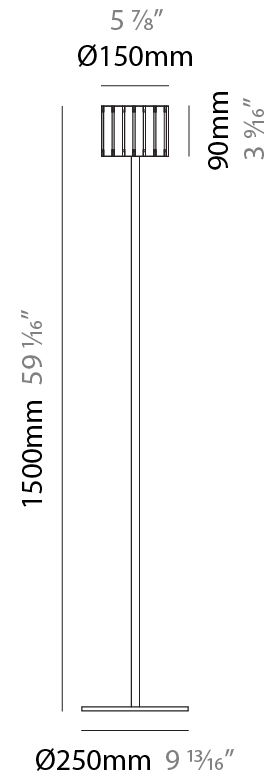

PROJECT	
TYPE	
SPECIFIER	
QUANTITY	
DATE	

LUZ OCULTA WOOD PORTABLE

D54034- -

base number	Finish Options	Finish Options

1. To build a product code in our configurator select the specify button on the base model # product page
2. To build a manual product code on this datasheet choose from the options listed below in blue font and add the suffix to the base model #

GENERAL

Series: Luz Oculta
Subseries: Luz Oculta Wood
Brand: Fambuena
Division: Design
Mounting Type: Portable
Mounting Location: Floor
Subcategory: Floor

PHYSICAL

Shape: Cylinder
Diameter (mm): 150
Diameter (in): 5 7/8
Height (mm): 1500
Height (in): 59 1/16
Light Distribution: Direct / Indirect
Fixture Finish: [DOW / NAT](#)
Holder Finish: BRA / BRZ
Fixture Material: Metal / Wood
Upon Request: Bolt Down

ELECTRICAL

Number of Lamps: 1
Lamp Type: LED Retrofit
Lamp Shape: T4
Bulb Included: Bulb Not Included
Max. Wattage Per Lamp (W): 3
Lamp Base: G9
Input Voltage (V): 120

LED

OPTICAL

RATINGS AND CERTIFICATIONS

Certified By: Certified for North American Standards
IP rating: IP20