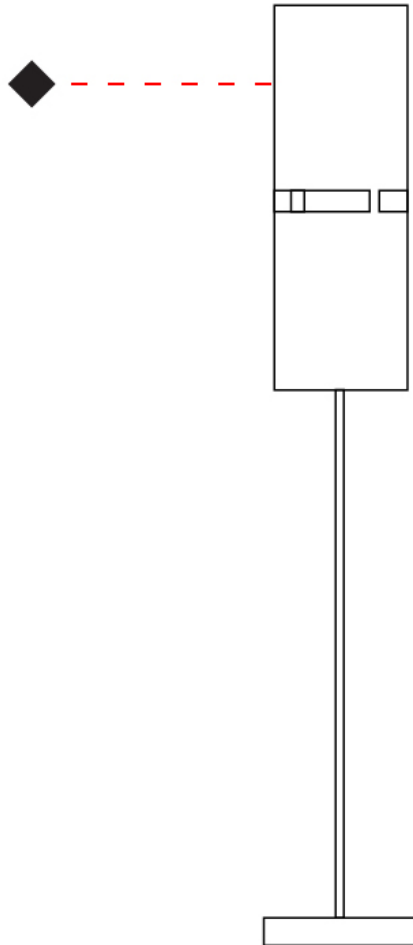

LUZ OCULTA METAL PORTABLE

D54024-

PROJECT

TYPE

SPECIFIER

QUANTITY

DATE

D